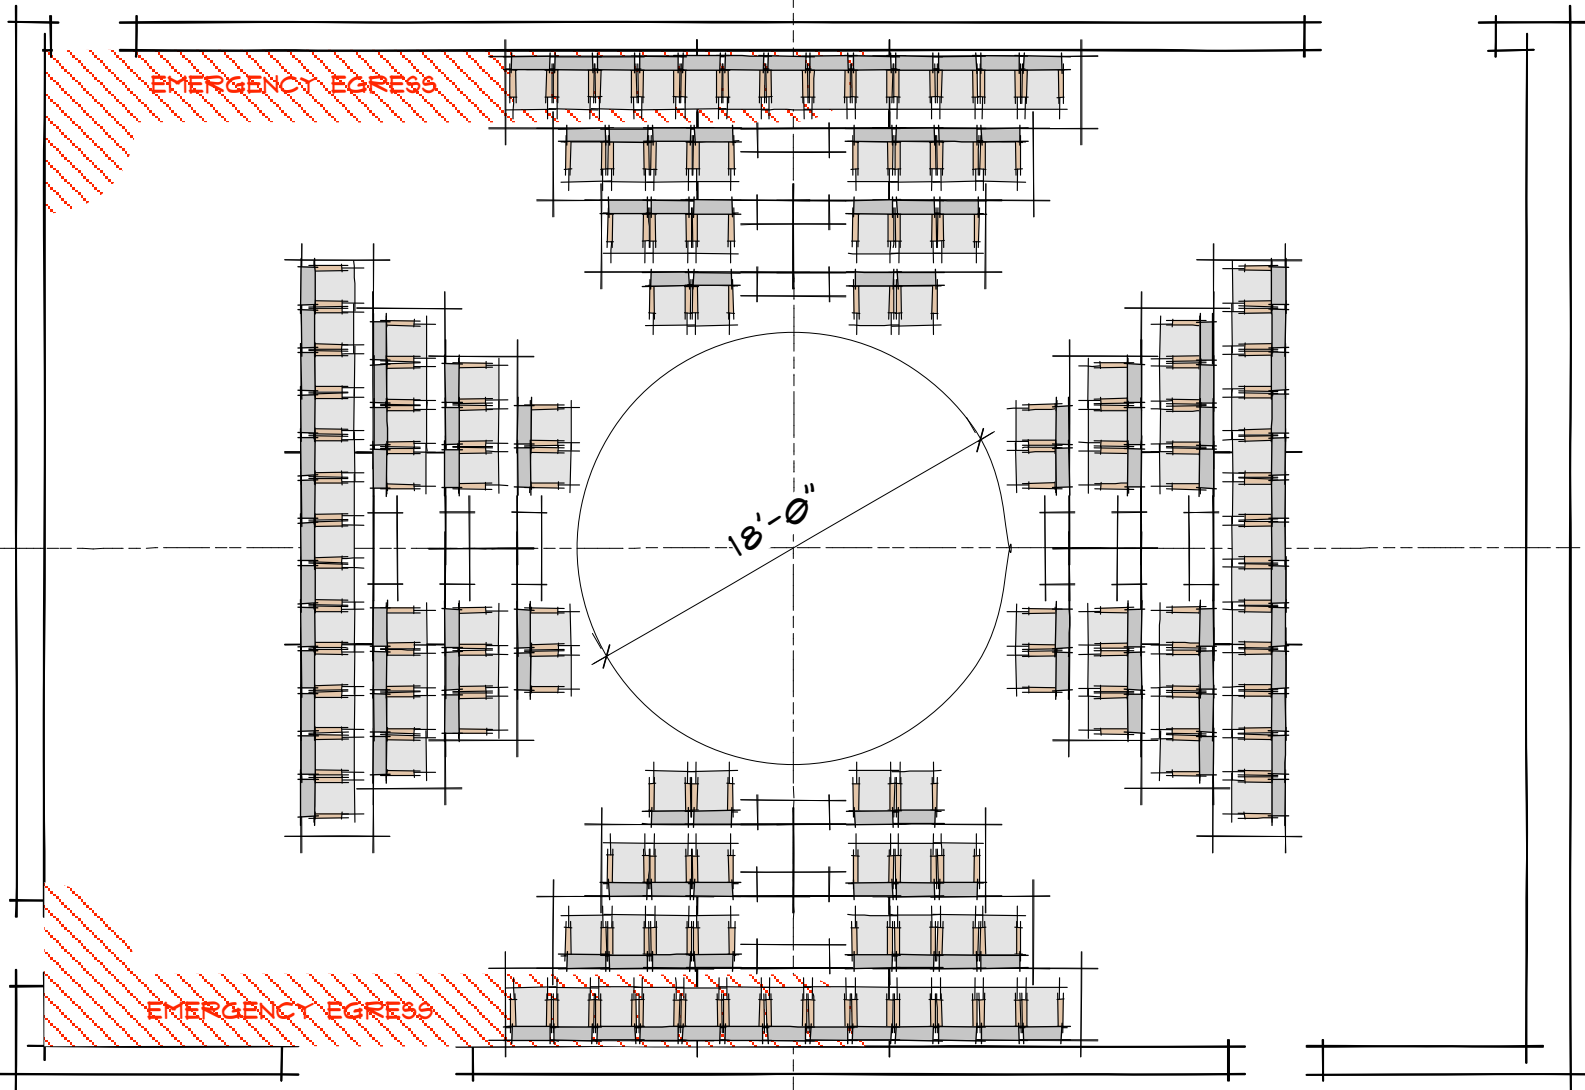

Mainstage

TO ESCAPE

TO STORAGE

TO LOBBY

TO BACKSTAGE

Arena [124]